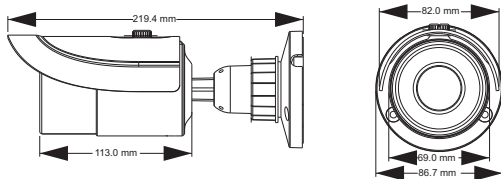

Dimensions

Available Accessories

Specifications

Model	TD-9422S2
Specifications	
Camera	
Image Sensor	1 / 2.7 "CMOS
Image Size	1920 x 1080
Electronic Shutter	1 / 25 s ~ 1 / 100000 s
Iris Type	Fixed Iris
Min. Illumination	0.007lux @F1.2, AGC ON; 0 lux with IR
Lens	2.8 mm @ F1.85, horizontal field of view : 102° 3.6 mm @ F2.0, horizontal field of view : 97° 6 mm @ F1.6, horizontal field of view : 54.5° 2.8 ~ 12 mm @ F1.4, horizontal field of view : 99.4° ~ 40.6°
Lens Mount	M12 or Φ14 optional
Day & Night	ICR
Wide Dynamic Range	Digital WDR
Digital NR	3D DNR
Angle Adjustment	Any angle
Image	
Video Compression	H.265 / H.264 / MJPEG
H.265 Compression Standard	Main Profile@Leve4.1 High Tier
Resolution	1080P (1920 x 1080), 720P (1280 x 720), D1, CIF, 480 x 240
Main Stream	60Hz : 1080P (1 ~ 30fps) / 720P (1 ~ 30fps) 50Hz : 1080P (1 ~ 25fps) / 720P (1 ~ 25fps)
Bit Rate	256Kbps ~ 5Mbps
Encode Mode	VBR / CBR
Quality	Five levels under VBR; Freely adjustable under CBR
Image Settings	ROI, Saturation, Brightness, Chroma, Contrast, Wide Dynamic, Sharpen, NR, etc. adjustable through client software or web browser
ROI	Yes
Interfaces	
Network	RJ45
Functions	
Remote Monitoring	Web browsing, CMS remote control
Online Connection	Support simultaneous monitoring for up to 4 users ; Support multi-stream real time transmission
Network Protocol	TCP/IP, UDP, DHCP, NTP, RTSP, DDNS, SMTP, FTP
Interface Protocol	ONVIF
Storage	Network remote storage
Smart Alarm	Motion alarm
PoE	Yes
IR Distance	20 ~ 30 m
Water-proof	IP66
Others	
Power Supply	DC 12V / PoE
Power Consumption	< 6W
Operating Environment	- 30°C ~ 60°C, ≤95% humidity
Dimensions (mm)	Φ87 × 219
Weight (net)	560g
Installation	Wall mounting, ceiling mounting